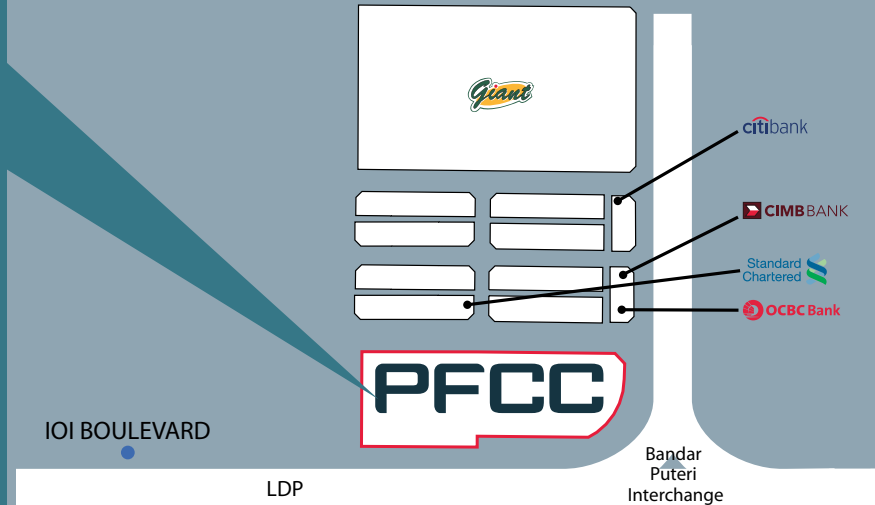

We're now at Puchong Financial Corporate Centre (PFCC)

IOI Properties (Puchong Office)
No 2-2-1, Level 2, Tower 2 @ PFCC,
Jalan Puteri 1/2,
Bandar Puteri Puchong,
47100 Puchong, Malaysia

General Line	:	+603-8064 8888
Customer Relations	:	+603-8064 8833
Community website	:	www.myioi.com
Email	:	cru@ioigroup.com